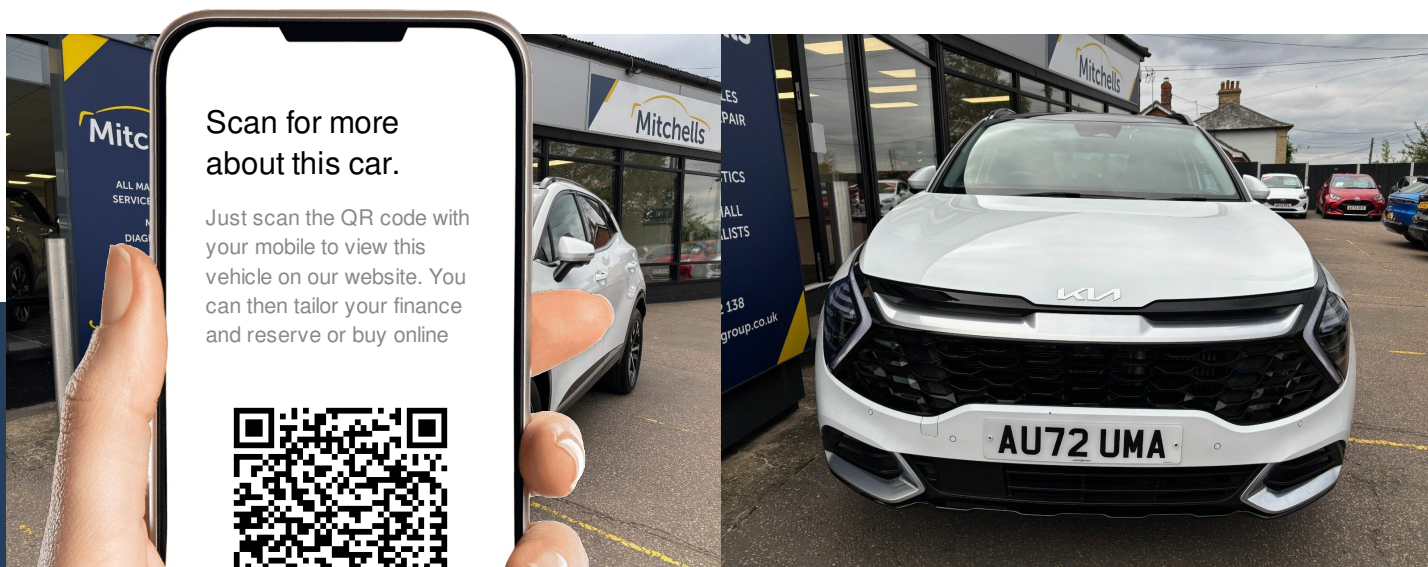

2022(72) Kia Sportage

1.6T GDi HEV 4 5dr Auto

Price £26,995

Registered
2022(72)

Mileage
7,000 miles

Engine Size
1.6 l

Fuel Type
Petrol/Electric Hy...

Transmission
Automatic

Fuel Consumption
N/A

Mitchells Garage (Lowestoft) Ltd

London Road,
Halesworth, Suffolk, IP19 8LR United Kingdom

01986 872 138

Please note: While every effort has been made to ensure the accuracy of the information contained in this document, some errors may occur. It is important that you do not solely rely on this information. Please check with a member of staff to clarify any items that may affect your decision to purchase this car